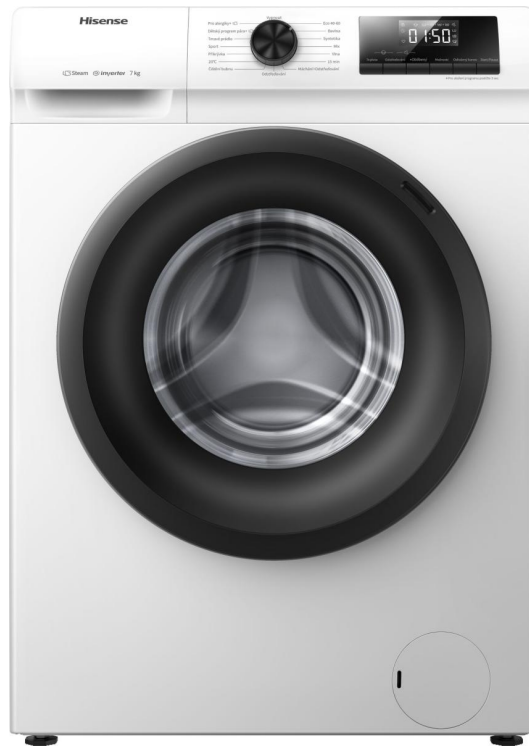

WFQP7012EVM

Hisense

Freestanding washing machine, 7 kg, 1200 rpm

Durable Inverter

Drum Clean

Self-diagnostic

General information

Product group:	Washing machine	Energy efficiency class:	C
Spinning performance class:	B	Noise spinning class:	B
Noise level spinning dB(A):	74	Colour of the product:	White

Efficiency

Washing capacity:	7 kg	Drum volume:	43 L
Spin speed 1/1:	1200 rpm	Spin speed 1/2:	1200 rpm
Spin speed 1/4:	1200 rpm	Program time at Eco program 40–60 °C:	208 min
Duration of Eco programme:	208 min	Water consumption per cycle for the Eco program 40–60 °C:	42 L
Energy consumption per cycle for the Eco program 40–60 °C :	0.587 kWh	Energy consumption per 100 cycles:	59 kWh

Functions

Additional functions:	Prewash, Skip spin, Delayed Start	Steam function:	Yes
-----------------------	--	-----------------	------------

Features

Steam Mix:	Yes, heater in tub	Sensors:	Water level sensor
Cold wash:	15 °C		