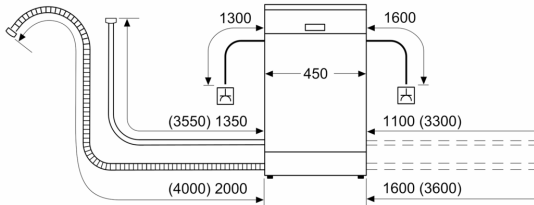

Energy Efficiency Class:	E
Energy Consumption for 100 cycles Eco Programme:	70 kWh
Maximum number of place settings:	9
The water consumption of the eco programme in liters per cycle: 8.5 l	
Programme duration:	3:40 h
Airborne acoustical noise emissions :	46 dB(A) re 1pW
Airborne acoustical noise emission class:	C
Built-in / Free-standing:	Freestanding
Height of removable worktop:	30 mm
Dimensions of the product (HxWxD):	845 x 450 x 600 mm
Depth with open door 90 degree:	1155 mm
Adjustable feet:	Yes - all
Maximum adjustability feet:	20 mm
Adjustable plinth:	No
Net weight:	38.8 kg
Gross weight:	40.2 kg
Connection rating:	2400 W
Fuse protection:	10 A
Voltage:	220-240 V
Frequency:	50; 60 Hz
Length electrical supply cord:	175.0 cm
Plug type:	GB plug
Length inlet hose:	165 cm
Length outlet hose:	205 cm
EAN code:	4242005204472
Installation typology:	Free-standing with built under possibility

Flexible design elements

- VarioFlex basket system
- 3 stage Rackmatic height-adjustable top basket
- Variable cutlery basket in bottom basket
- Low friction wheels on bottom basket
- Rack Stopper to prevent derailing of bottom basket
- 2 foldable plate racks in top basket
- 2 foldable plate racks in bottom basket
- Knife rack in top basket
- Upper rack cup shelf
- Lower rack cup shelf
- Glass rack in bottom basket

Design features

- Time delay (3, 6 or 24 hours)
- DuoPower spray arm in upper basket
- Self-cleaning filter system with 3 piece corrugated filter
- Leak protection system
- Tamperproof controls
- Large item spray head
- Stainless steel interior
- Dimensions (HxWxD): 84.5 x 45 x 60cm

**Series 4, Free-standing dishwasher,
45 cm, White
SPS4HKW45G**

measurements in mm

⏏ socket
() values with extension kit