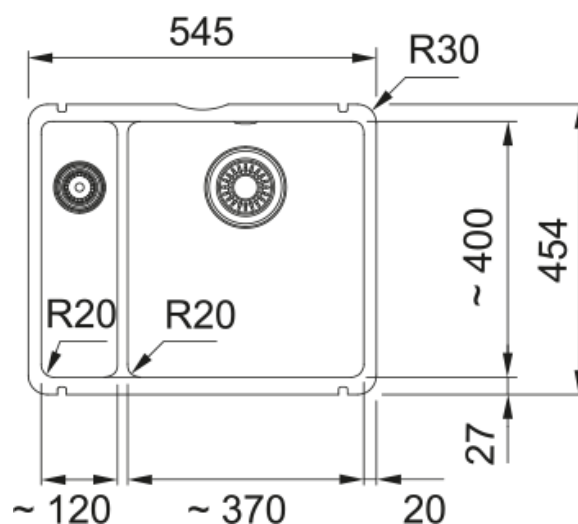

Kubus KXK 160-37-12 White | 126.0735.188

KUBUS KXK 160-37-12 White, 545x454mm, Undermount, Ceramic, 3½" Waste, with 1½" basket strainer waste in small bowl. WDU cannot be fitted in half bowl. Ceramic sink dimensions may vary +/-1% due to the firing process. 50 Year Guarantee on all Franke sinks.

Product Information

| | |
|------------------|-------------------|
| Sink type | Bowl (no drainer) |
| Type of material | Ceramic |
| Number of bowls | 1,5 |
| Colour | White |
| Finish | Glossy |

Dimensions

| | |
|------------------------------|-------|
| External size: right to left | 545.0 |
| External size: front to back | 454.0 |
| Bowl 1 size: right to left | 370.0 |
| Bowl 1 size: front to back | 400.0 |
| Bowl 1: depth | 190.0 |
| Bowl 2 size: right to left | 120.0 |
| Bowl 2 size: front to back | 400.0 |
| Bowl 2: depth | 120.0 |

Installation

| | |
|----------------------|-------|
| Minimum cabinet size | 60 cm |
|----------------------|-------|

Product specifications

| | |
|----------------------------|------------|
| Installation type | Undermount |
| Waste outlet | 3 1/2" |
| Position of drainer | No drainer |
| Active Twist Compatibility | Yes |
| Installation Device | Clamp Bag |