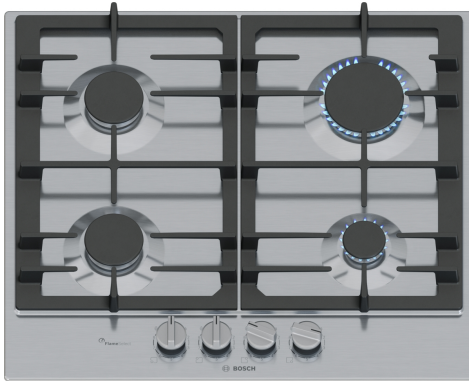

**Series 6, Gas hob, 60 cm, Stainless steel
PCP6A5190**

The gas hob with precise flame control and easy cleaning thanks to detachable metallic knobs and dishwasher suitable cast iron pan supports.

- **Flame Select:** Enjoy precise control of the flame.
- **Dishwasher-suitable pan supports:** Easy, scrub-free cleaning.
- **Removable dials:** effortless cleaning, happier cooking.
- **Easy cleaning:** detachable dials and dishwasher-suitable pan supports make cleaning a breeze.
- **Continuous cast-iron pan support:** for high firmness and stability of cookware.

Optional accessories

HEZ298105	Simmer plate
HEZ298114	Small pot support
HEZ32WA00	Wireless food thermometer
HEZ9SE040	4 pieces Set
HEZ9SE060	6 pieces Set

Technical Data

Appliance type: gas hob w integrated controls
 Built-in / Free-standing: Built-in
 Heating type: Gas
 Number of cooking zones: 4
 Required niche size for installation (HxWxD): 45 x 560-560 x 480-490 mm
 Width of the appliance: 582 mm
 Dimensions: 51.5x582x520 mm
 Dimensions of the packed product (HxWxD): 141 x 651 x 578 mm
 Net weight: 10.7 kg
 Gross weight: 11.8 kg
 Residual heat indicator: Separate
 Location of control panel: Front
 Basic surface material: Stainless steel
 Color of surface: Stainless steel
 Length electrical supply cord: 100.0 cm
 EAN code: 4242005496006
 Gas connection rating: 7500 W
 Fuse protection: 3 A
 Voltage: 220-240 V
 Frequency: 50; 60 Hz

Series 6, Gas hob, 60 cm, Stainless steel PCP6A5I90

The gas hob with precise flame control and easy cleaning thanks to detachable metallic knobs and dishwasher suitable cast iron pan supports.

Design

- Stainless steel surface
- Cast iron pan supports
- full metal

Usage convenience

- FlameSelect: precisely control and adjust the flame in nine defined levels.
- Design co-ordinated control dials, front: easily access dials in front with strong grip for effortless turning.
- Ignition via control dials: just push and turn the dials to ignite the flame.