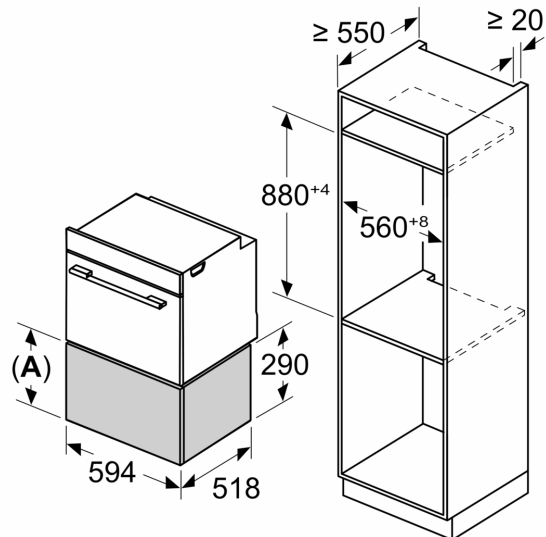

Z11SZ80X1 SeamlessCombination 60 + 29cm
Z1365WX0 Wireless food thermometer

Built-in / Free-standing: Built-in
 Maximum number of plates:40
 Maximum number of espresso cups: 192
 Dimensions: 290x594x518 mm
 Dimensions of the packed product (HxWxD): . 400 x 650 x 690 mm
 Min. required niche size for installation (HxWxD): .290 x 560 x 550 mm
 EAN code:4242004266952
 Fuse protection:10 A
 Voltage:220-240 V
 Frequency: 50 Hz
 Plug type: Gardy plug w/ earthing

Performance/technical information

- Nominal voltage: 220 - 240 V
- Total connected load electric: 0.82 KW
- Cavity volume: 54 l
- Loading up to 25 kg
- Appliance dimension (hxwxd): 290 mm x 594 mm x 518 mm
- Niche dimension (hxwxd): 290 mm x 560 mm - 568 mm x 550 mm
- In case of installation under the worktop, installation accessory spare part no. 9001698838 is needed.
- Please refer to the dimensions provided in the installation manual

N 70, BUILT-IN WARMING DRAWER, 60 X 29 CM,
STAINLESS STEEL
N34HA11N1B

Measurements in mm

A: 287.5 mm
Ovens with appliance height of 595 mm can be installed above the warming drawer without an intermediate floor

Measurements in mm

A: 287.5 mm