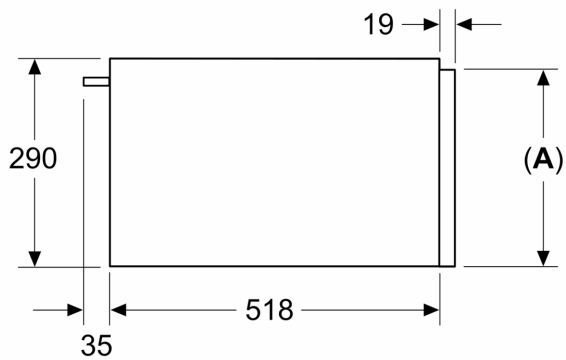

N 70, BUILT-IN WARMING DRAWER, 60 X 29 CM,
STAINLESS STEEL
N34HA11N1B

Measurements in mm