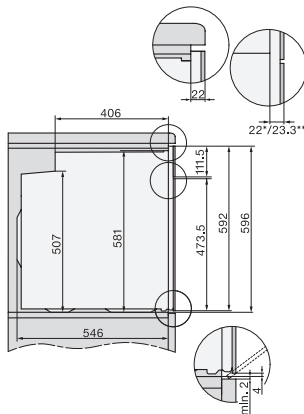

H 2455 B ACTIVE

Oven

modern design with timer and PerfectClean at a great entry level price.

EAN: 4002516770459 / Material number: 12408770 /
Old Material Number: 22245504GB

Technical data	
Oven compartment volume in l	76
Door hinge	Bottom
No. of shelf levels	5
Numbered shelf levels	•
Oven light	1 halogen spot
Plug type	3 pole without plug
Niche width min. in mm	560
Niche width max. in mm	568
Niche height min. in mm	590
Niche height max. in mm	595
Niche depth in mm	550
Weight in kg	47,0
Total rated load in kW	3.50
Length of supply lead in m	1.50
Voltage in V	220-240
Frequency in Hz	50
Fuse rating in A	16
Number of phases	1
Replacing lamps	Customer
Accessories included	
Universal tray with PerfectClean HUBB 71	1
Baking and roasting rack without PerfectClean	1
Removable side runners (pair)	1

H 2455 B ACTIVE

Oven

modern design with timer and PerfectClean at a great entry level price.

installation H7000 XL, installation drawing, GB, AU

1) Netzanschlussleitung, L=1500 mm, 2) In diesem Bereich kein Anschluss, 3) Lüftungsausschnitt min. 150 cm²

side view H7000 XL, installation drawings, GB, AU

22 mm – glass, 23.3 mm – metal

built-in H7000 XL, installation drawing

Installation H7000 XL underframe, installation drawings

If the oven is to be installed under a hob, follow the instructions for installing the hob and the height of the hob.

side view H7000 XL build-under, installation drawing, GB, AU

22 mm – glass, 23.3 mm – metal

H2465B, H2465BP, H2466B, H2466BP, H2467B, H2467BP, H2468B, H2468BP, H2469B, H2469BP installation drawings

EU, 1) 399,6 mm, 2) 360 mm, 3) 45 mm, 4) 31,8 mm, 5) 32,5 mm, , EX, 1) 399.6 mm, 2) 360 mm, 3) 45 mm , 4) 31.8 mm, 5) 32.5 mm