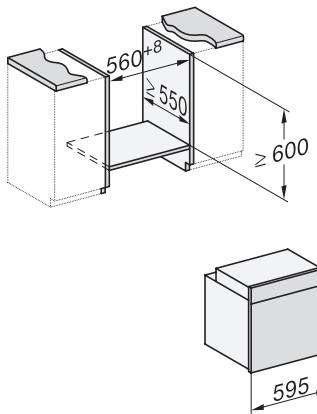

H 2455 B ACTIVE

Oven

modern design with timer and PerfectClean at a great entry level price.

EAN: 4002516770459 / Material number: 12408770 /
Old Material Number: 22245504GB

Technical data	
Oven compartment volume in l	76
Door hinge	Bottom
No. of shelf levels	5
Numbered shelf levels	•
Oven light	1 halogen spot
Plug type	3 pole without plug
Niche width min. in mm	560
Niche width max. in mm	568
Niche height min. in mm	590
Niche height max. in mm	595
Niche depth in mm	550
Weight in kg	47,0
Total rated load in kW	3.50
Length of supply lead in m	1.50
Voltage in V	220-240
Frequency in Hz	50
Fuse rating in A	16
Number of phases	1
Replacing lamps	Customer
Accessories included	
Universal tray with PerfectClean HUBB 71	1
Baking and roasting rack without PerfectClean	1
Removable side runners (pair)	1

H 2455 B ACTIVE

Oven

modern design with timer and PerfectClean at a great entry level price.

installation H7000 XL, installation drawing, GB, AU

1) Netzanschlussleitung, L=1500 mm, 2) In diesem Bereich kein Anschluss, 3) Lüftungsausschnitt min. 150 cm²

side view H7000 XL, installation drawings, GB, AU

22 mm – glass, 23.3 mm – metal

built-in H7000 XL, installation drawing

Installation H7000 XL underframe, installation drawings

If the oven is to be installed under a hob, follow the instructions for installing the hob and the height of the hob.

side view H7000 XL build-under, installation drawing, GB, AU

22 mm – glass, 23.3 mm – metal

H2465B, H2465BP, H2466B, H2466BP, H2467B, H2467BP, H2468B, H2468BP, H2469B, H2469BP installation drawings

EU, 1) 399,6 mm, 2) 360 mm, 3) 45 mm, 4) 31,8 mm, 5) 32,5 mm, , EX, 1) 399.6 mm, 2) 360 mm, 3) 45 mm , 4) 31.8 mm, 5) 32.5 mm