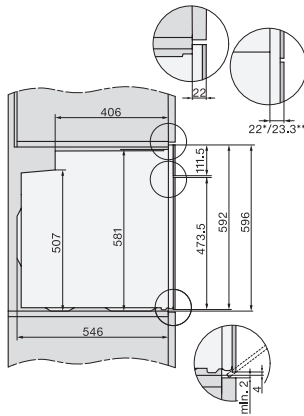

H 2455 B ACTIVE

Oven

modern design with timer and PerfectClean at a great entry level price.

EAN: 4002516770459 / Material number: 12408770 /
Old Material Number: 22245504GB

Technical data	
Oven compartment volume in l	76
Door hinge	Bottom
No. of shelf levels	5
Numbered shelf levels	•
Oven light	1 halogen spot
Plug type	3 pole without plug
Niche width min. in mm	560
Niche width max. in mm	568
Niche height min. in mm	590
Niche height max. in mm	595
Niche depth in mm	550
Weight in kg	47,0
Total rated load in kW	3.50
Length of supply lead in m	1.50
Voltage in V	220-240
Frequency in Hz	50
Fuse rating in A	16
Number of phases	1
Replacing lamps	Customer
Accessories included	
Universal tray with PerfectClean HUBB 71	1
Baking and roasting rack without PerfectClean	1
Removable side runners (pair)	1

H 2455 B ACTIVE

Oven

modern design with timer and PerfectClean at a great entry level price.

installation H7000 XL, installation drawing, GB, AU

1) Netzanschlussleitung, L=1500 mm, 2) In diesem Bereich kein Anschluss, 3) Lüftungsausschnitt min. 150 cm²

side view H7000 XL, installation drawings, GB, AU

22 mm – glass, 23.3 mm – metal

built-in H7000 XL, installation drawing

Installation H7000 XL underframe, installation drawings

If the oven is to be installed under a hob, follow the instructions for installing the hob and the height of the hob.

side view H7000 XL build-under, installation drawing, GB, AU

22 mm – glass, 23.3 mm – metal

H2465B, H2465BP, H2466B, H2466BP, H2467B, H2467BP, H2468B, H2468BP, H2469B, H2469BP installation drawings

EU, 1) 399,6 mm, 2) 360 mm, 3) 45 mm, 4) 31,8 mm, 5) 32,5 mm, , EX, 1) 399.6 mm, 2) 360 mm, 3) 45 mm , 4) 31.8 mm, 5) 32.5 mm