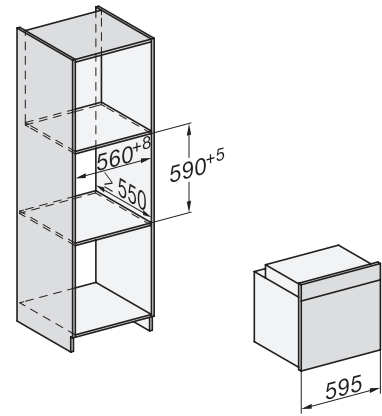

H 2455 B ACTIVE

Oven

modern design with timer and PerfectClean at a great entry level price.

installation H7000 XL, installation drawing, GB, AU

1) Netzanschlussleitung, L=1500 mm, 2) In diesem Bereich kein Anschluss, 3) Lüftungsausschnitt min. 150 cm²

side view H7000 XL, installation drawings, GB, AU

22 mm – glass, 23.3 mm – metal

built-in H7000 XL, installation drawing

Installation H7000 XL underframe, installation drawings

If the oven is to be installed under a hob, follow the instructions for installing the hob and the height of the hob.

side view H7000 XL build-under, installation drawing, GB, AU

22 mm – glass, 23.3 mm – metal

H2465B, H2465BP, H2466B, H2466BP, H2467B, H2467BP, H2468B, H2468BP, H2469B, H2469BP installation drawings

EU, 1) 399,6 mm, 2) 360 mm, 3) 45 mm, 4) 31,8 mm, 5) 32,5 mm, , EX, 1) 399.6 mm, 2) 360 mm, 3) 45 mm , 4) 31.8 mm, 5) 32.5 mm