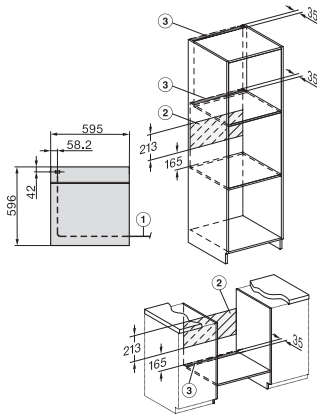

H 2455 B ACTIVE

Oven

modern design with timer and PerfectClean at a great entry level price.

EAN: 4002516770459 / Material number: 12408770 /
Old Material Number: 22245504GB

Technical data	
Oven compartment volume in l	76
Door hinge	Bottom
No. of shelf levels	5
Numbered shelf levels	•
Oven light	1 halogen spot
Plug type	3 pole without plug
Niche width min. in mm	560
Niche width max. in mm	568
Niche height min. in mm	590
Niche height max. in mm	595
Niche depth in mm	550
Weight in kg	47,0
Total rated load in kW	3.50
Length of supply lead in m	1.50
Voltage in V	220-240
Frequency in Hz	50
Fuse rating in A	16
Number of phases	1
Replacing lamps	Customer
Accessories included	
Universal tray with PerfectClean HUBB 71	1
Baking and roasting rack without PerfectClean	1
Removable side runners (pair)	1

H 2455 B ACTIVE

Oven

modern design with timer and PerfectClean at a great entry level price.

installation H7000 XL, installation drawing, GB, AU

1) Netzanschlussleitung, L=1500 mm, 2) In diesem Bereich kein Anschluss, 3) Lüftungsausschnitt min. 150 cm²

side view H7000 XL, installation drawings, GB, AU

22 mm – glass, 23.3 mm – metal

built-in H7000 XL, installation drawing

Installation H7000 XL underframe, installation drawings

If the oven is to be installed under a hob, follow the instructions for installing the hob and the height of the hob.

side view H7000 XL build-under, installation drawing, GB, AU

22 mm – glass, 23.3 mm – metal

H2465B, H2465BP, H2466B, H2466BP, H2467B, H2467BP, H2468B, H2468BP, H2469B, H2469BP installation drawings

EU, 1) 399,6 mm, 2) 360 mm, 3) 45 mm, 4) 31,8 mm, 5) 32,5 mm, , EX, 1) 399.6 mm, 2) 360 mm, 3) 45 mm , 4) 31.8 mm, 5) 32.5 mm