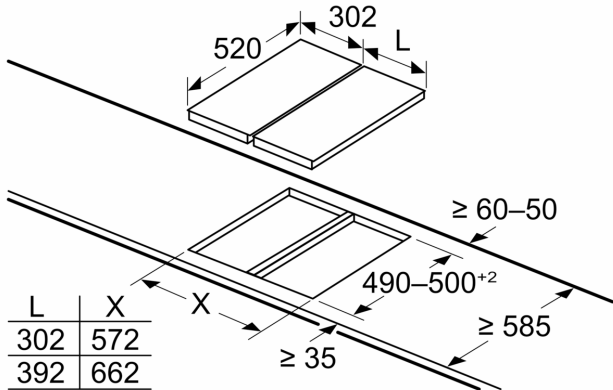

iQ700, Domino gas hob, 30 cm,  
Ceramic, Black  
ER3A6BB70

Measurements in mm

If two or more elements are installed right next to one another, one or several installation kits are required (2 elements 1 installation kit, 3 elements 2 installation kits, etc.)

Measurements in mm

When installing two Domino units right next to a hob, two assembly kits (HZ394301) are required

Measurements in mm

If two or more elements are installed right next to one another, one or several installation kits are required (2 elements 1 installation kit, 3 elements 2 installation kits, etc.)

measurements in mm

Domino combination options with corresponding appliance and cut-out dimensions

Width category: 30 40 60 70 80 90  
Appliance width: 302 392 602 710 812 912

	A	B	C	D	L	X
2x30	302	302	-	-	604	572
1x30, 1x40	302	392	-	-	694	662
1x30, 1x60	302	602	-	-	904	872
1x30, 1x70*	302	710	-	-	1012	980
1x30, 1x80	302	812	-	-	1114	1082
1x30, 1x90	302	912	-	-	1214	1182
2x40	392	392	-	-	784	752
1x40, 1x60	392	602	-	-	994	962
1x40, 1x70*	392	710	-	-	1102	1070
1x40, 1x80	392	812	-	-	1204	1172
1x40, 1x90	392	912	-	-	1304	1272
3x30	302	302	302	-	906	874
2x30, 1x40	302	302	392	-	996	964
2x30, 1x60	302	302	602	-	1206	1174
2x30, 1x70*	302	302	710	-	1314	1282
2x30, 1x80	302	302	812	-	1416	1384
2x30, 1x90	302	302	912	-	1516	1484
1x30, 2x40	302	392	392	-	1086	1054
1x30, 1x40, 1x60	302	392	602	-	1296	1264
1x30, 1x40, 1x70*	302	392	710	-	1404	1372
1x30, 1x40, 1x80	302	392	812	-	1506	1474
1x30, 1x40, 1x90	302	392	912	-	1606	1574
3x40	392	392	392	-	1176	1144
2x40, 1x60	392	392	602	-	1386	1354
4x30	302	302	302	302	1208	1176
3x30, 1x40	302	302	302	392	1298	1266
2x30, 2x40	302	302	392	392	1388	1356
1x30, 3x40	302	392	392	392	1478	1446
1x30, 1x75	302	750	-	-	1052	1016
1x40, 1x75	392	750	-	-	1142	1106
2x30, 1x75	302	302	750	-	1354	1318
1x30, 1x40, 1x75	302	392	750	-	1444	1408