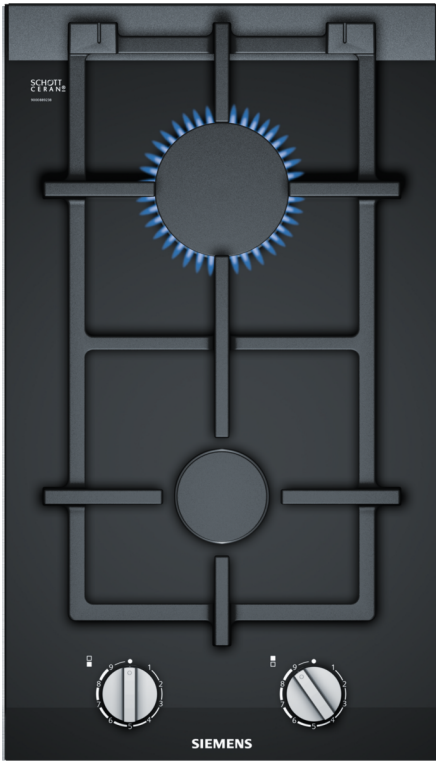

## iQ700, Domino gas hob, 30 cm, Ceramic, Black ER3A6BB70

Gas cooktop with stepFlame Technology for precise flame control in nine steps.

- ✓ stepFlame Technology – Precise flame control with nine different settings.
- ✓ Dishwasher-proof pan supports – Cut the time you spend cleaning the hob.
- ✓ High-quality materials and workmanship – continuous cast-iron pan supports.
- ✓ Biomethane ready – Power your gas hob with renewable biomethane gas.
- ✓ Siemens burner design is extremely flat in comparison to a standard burner.