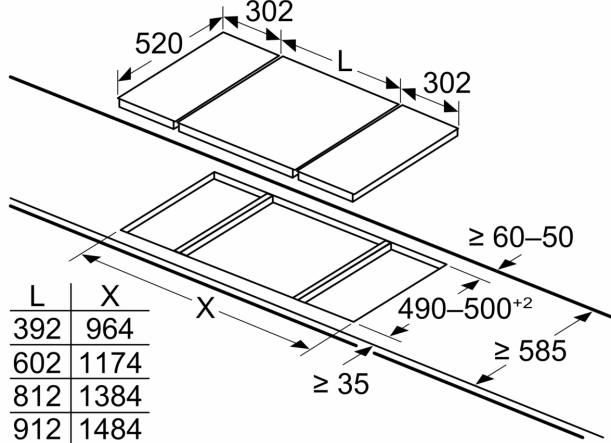

Measurements in mm

When installing two Domino units right next to a hob, two assembly kits (HZ394301) are required