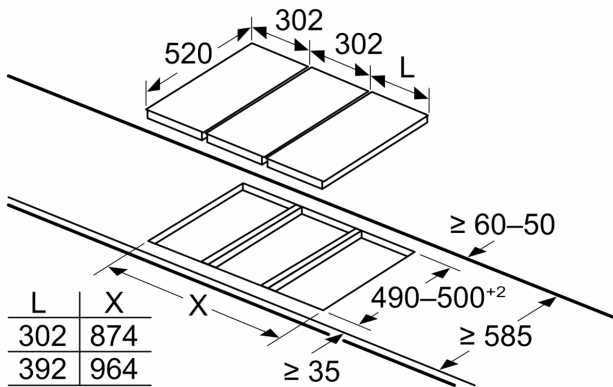

iQ700, Domino gas hob, 30 cm,
Ceramic, Black
ER3A6BB70

Measurements in mm

If two or more elements are installed right next to one another, one or several installation kits are required (2 elements 1 installation kit, 3 elements 2 installation kits, etc.)