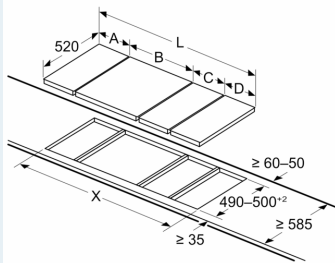

Measurements in mm

**Assembly kit (HZ394301) for Domino**

**B:** Dependent on the cut-out depth

Measurements in mm

Picture for the table Domino combination possibilities with corresponding devices and cutout dimensions

If two or more elements are installed right next to one another, one or several installation kits are required (2 elements 1 installation kit, 3 elements 2 installation kits, etc.)

Cutout dimension (X) depending on the combination (see combination table)

measurements in mm

Domino combination options with corresponding appliance and cut-out dimensions

Width category: 30 40 60 70 80 90  
Appliance width: 302 392 602 710 812 912

	A	B	C	D	L	X
2x30	302	302	-	-	604	572
1x30, 1x40	302	392	-	-	694	662
1x30, 1x60	302	602	-	-	904	872
1x30, 1x70*	302	710	-	-	1012	980
1x30, 1x80	302	812	-	-	1114	1082
1x30, 1x90	302	912	-	-	1214	1182
2x40	392	392	-	-	784	752
1x40, 1x60	392	602	-	-	994	962
1x40, 1x70*	392	710	-	-	1102	1070
1x40, 1x80	392	812	-	-	1204	1172
1x40, 1x90	392	912	-	-	1304	1272
3x30	302	302	302	-	906	874
2x30, 1x40	302	302	392	-	996	964
2x30, 1x60	302	302	602	-	1206	1174
2x30, 1x70*	302	302	710	-	1314	1282
2x30, 1x80	302	302	812	-	1416	1384
2x30, 1x90	302	302	912	-	1516	1484
1x30, 2x40	302	392	392	-	1086	1054
1x30, 1x40, 1x60	302	392	602	-	1296	1264
1x30, 1x40, 1x70*	302	392	710	-	1404	1372
1x30, 1x40, 1x80	302	392	812	-	1506	1474
1x30, 1x40, 1x90	302	392	912	-	1606	1574
3x40	392	392	392	-	1176	1144
2x40, 1x60	392	392	602	-	1386	1354
4x30	302	302	302	302	1208	1176
3x30, 1x40	302	302	302	392	1298	1266
2x30, 2x40	302	302	392	392	1388	1356
1x30, 3x40	302	392	392	392	1478	1446
1x30, 1x75	302	750	-	-	1052	1016
1x40, 1x75	392	750	-	-	1142	1106
2x30, 1x75	302	302	750	-	1354	1318
1x30, 1x40, 1x75	302	392	750	-	1444	1408