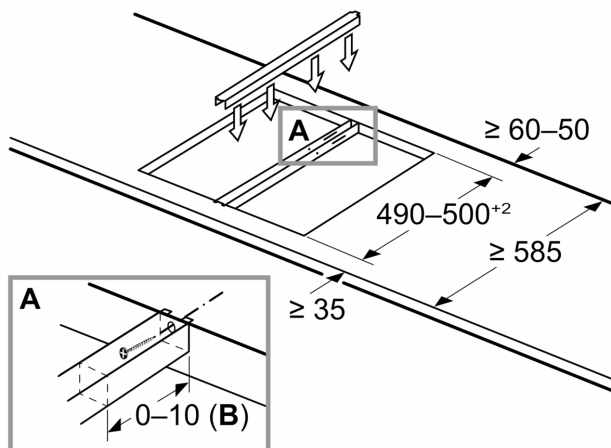

Measurements in mm

When installing two Domino units right next to a hob, two assembly kits (HZ394301) are required

Measurements in mm

If two or more elements are installed right next to one another, one or several installation kits are required (2 elements 1 installation kit, 3 elements 2 installation kits, etc.)

Measurements in mm

**Assembly kit (HZ394301) for Domino**

**B:** Dependent on the cut-out depth

Measurements in mm

Picture for the table Domino combination possibilities with corresponding devices and cutout dimensions

measurements in mm

Domino combination options with corresponding appliance and cut-out dimensions

Width category: 30 40 60 70 80 90  
Appliance width: 302 392 602 710 812 912

	A	B	C	D	L	X
2x30	302	302	-	-	604	572
1x30, 1x40	302	392	-	-	694	662
1x30, 1x60	302	602	-	-	904	872
1x30, 1x70*	302	710	-	-	1012	980
1x30, 1x80	302	812	-	-	1114	1082
1x30, 1x90	302	912	-	-	1214	1182
2x40	392	392	-	-	784	752
1x40, 1x60	392	602	-	-	994	962
1x40, 1x70*	392	710	-	-	1102	1070
1x40, 1x80	392	812	-	-	1204	1172
1x40, 1x90	392	912	-	-	1304	1272
3x30	302	302	302	-	906	874
2x30, 1x40	302	302	392	-	996	964
2x30, 1x60	302	302	602	-	1206	1174
2x30, 1x70*	302	302	710	-	1314	1282
2x30, 1x80	302	302	812	-	1416	1384
2x30, 1x90	302	302	912	-	1516	1484
1x30, 2x40	302	392	392	-	1086	1054
1x30, 1x40, 1x60	302	392	602	-	1296	1264
1x30, 1x40, 1x70*	302	392	710	-	1404	1372
1x30, 1x40, 1x80	302	392	812	-	1506	1474
1x30, 1x40, 1x90	302	392	912	-	1606	1574
3x40	392	392	392	-	1176	1144
2x40, 1x60	392	392	602	-	1386	1354
4x30	302	302	302	302	1208	1176
3x30, 1x40	302	302	302	392	1298	1266
2x30, 2x40	302	302	392	392	1388	1356
1x30, 3x40	302	392	392	392	1478	1446
1x30, 1x75	302	750	-	-	1052	1016
1x40, 1x75	392	750	-	-	1142	1106
2x30, 1x75	302	302	750	-	1354	1318
1x30, 1x40, 1x75	302	392	750	-	1444	1408