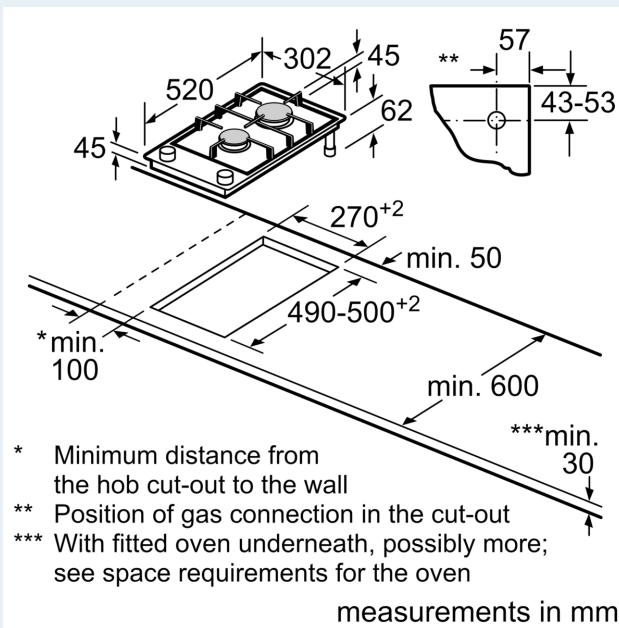

Measurements in mm

**Assembly kit (HZ394301) for Domino**

**B:** Dependent on the cut-out depth

Measurements in mm

Picture for the table Domino combination possibilities with corresponding devices and cutout dimensions

If two or more elements are installed right next to one another, one or several installation kits are required (2 elements 1 installation kit, 3 elements 2 installation kits, etc.)

Cutout dimension (X) depending on the combination (see combination table)

measurements in mm

Domino combination options with corresponding appliance and cut-out dimensions

Width category: 30 40 60 70 80 90  
Appliance width: 302 392 602 710 812 912

	A	B	C	D	L	X
2x30	302	302	-	-	604	572
1x30, 1x40	302	392	-	-	694	662
1x30, 1x60	302	602	-	-	904	872
1x30, 1x70*	302	710	-	-	1012	980
1x30, 1x80	302	812	-	-	1114	1082
1x30, 1x90	302	912	-	-	1214	1182
2x40	392	392	-	-	784	752
1x40, 1x60	392	602	-	-	994	962
1x40, 1x70*	392	710	-	-	1102	1070
1x40, 1x80	392	812	-	-	1204	1172
1x40, 1x90	392	912	-	-	1304	1272
3x30	302	302	302	-	906	874
2x30, 1x40	302	302	392	-	996	964
2x30, 1x60	302	302	602	-	1206	1174
2x30, 1x70*	302	302	710	-	1314	1282
2x30, 1x80	302	302	812	-	1416	1384
2x30, 1x90	302	302	912	-	1516	1484
1x30, 2x40	302	392	392	-	1086	1054
1x30, 1x40, 1x60	302	392	602	-	1296	1264
1x30, 1x40, 1x70*	302	392	710	-	1404	1372
1x30, 1x40, 1x80	302	392	812	-	1506	1474
1x30, 1x40, 1x90	302	392	912	-	1606	1574
3x40	392	392	392	-	1176	1144
2x40, 1x60	392	392	602	-	1386	1354
4x30	302	302	302	302	1208	1176
3x30, 1x40	302	302	302	392	1298	1266
2x30, 2x40	302	302	392	392	1388	1356
1x30, 3x40	302	392	392	392	1478	1446
1x30, 1x75	302	750	-	-	1052	1016
1x40, 1x75	392	750	-	-	1142	1106
2x30, 1x75	302	302	750	-	1354	1318
1x30, 1x40, 1x75	302	392	750	-	1444	1408

\* Not possible with 70 cm induction hob

- \* Minimum distance from the hob cut-out to the wall
- \*\* Position of gas connection in the cut-out
- \*\*\* With fitted oven underneath, possibly more; see space requirements for the oven