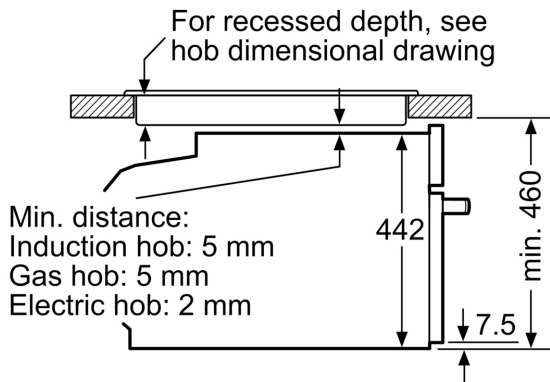

#### Performance/technical information

- Power cord length 150 cm Cable length
- Cavity volume: 45 litre
- Nominal voltage: 220 - 240 V
- Total connected load electric: 3.6 KW

- Appliance dimension (hxwx): 455 mm x 596 mm x 548 mm
- Niche dimension (hxwx): 450 mm - 455 mm x 560 mm - 568 mm x 550 mm
- "For-details-on-installation-and-ventilation requirements – please refer to the installation manual prior to fitting."

N 70, BUILT-IN COMPACT OVEN WITH MICROWAVE FUNCTION, 60 X 45 CM, FLEX DESIGN C29MR21V0B

Dimensioned drawings

Measurements in mm

A: 22.6 mm  
B:  $\leq 347.5$  mm  
C: 7.5 mm

Installing two appliances on top of each other  
Air exchange

A: Air inlet  $\geq 200$  cm<sup>2</sup>

Measurements in mm

Dimensioned drawings

Installation with a hob.

measurements in mm

If the compact appliance will be installed underneath a hob, the following worktop thicknesses (including substructure if necessary) must be taken into account.