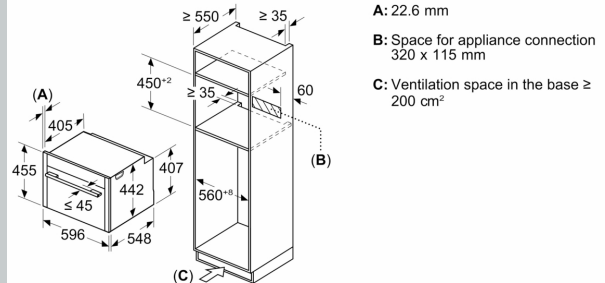

#### Performance/technical information

- Power cord length 150 cm Cable length
- Cavity volume: 45 litre
- Nominal voltage: 220 - 240 V
- Total connected load electric: 3.6 KW

- Appliance dimension (hxwx): 455 mm x 596 mm x 548 mm
- Niche dimension (hxwx): 450 mm - 455 mm x 560 mm - 568 mm x 550 mm
- "For-details-on-installation-and-ventilation requirements – please refer to the installation manual prior to fitting."

N 70, BUILT-IN COMPACT OVEN WITH MICROWAVE FUNCTION, 60 X 45 CM, FLEX DESIGN C29MR21V0B

Dimensioned drawings

Measurements in mm

A: 22.6 mm  
B:  $\leq 347.5$  mm  
C: 7.5 mm

Installing two appliances on top of each other  
Air exchange

A: Air inlet  $\geq 200$  cm<sup>2</sup>

Measurements in mm

Dimensioned drawings

Installation with a hob.

measurements in mm

If the compact appliance will be installed underneath a hob, the following worktop thicknesses (including substructure if necessary) must be taken into account.