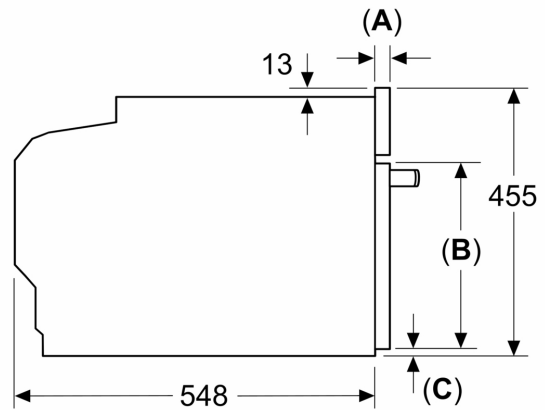

#### Performance/technical information

- Power cord length 150 cm Cable length
- Cavity volume: 45 litre
- Nominal voltage: 220 - 240 V
- Total connected load electric: 3.6 KW

- Appliance dimension (hxwx): 455 mm x 596 mm x 548 mm
- Niche dimension (hxwx): 450 mm - 455 mm x 560 mm - 568 mm x 550 mm
- "For-details-on-installation-and-ventilation requirements – please refer to the installation manual prior to fitting."

N 70, BUILT-IN COMPACT OVEN WITH MICROWAVE FUNCTION, 60 X 45 CM, FLEX DESIGN C29MR21V0B

Dimensioned drawings

Measurements in mm

A: 22.6 mm  
B:  $\leq 347.5$  mm  
C: 7.5 mm

Installing two appliances on top of each other  
Air exchange