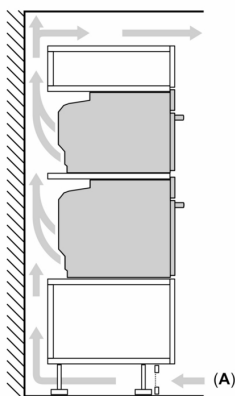

#### Performance/technical information

- Power cord length 150 cm Cable length
- Cavity volume: 45 litre
- Nominal voltage: 220 - 240 V
- Total connected load electric: 3.6 KW

- Appliance dimension (hxwx): 455 mm x 596 mm x 548 mm
- Niche dimension (hxwx): 450 mm - 455 mm x 560 mm - 568 mm x 550 mm
- "For-details-on-installation-and-ventilation requirements – please refer to the installation manual prior to fitting."

N 70, BUILT-IN COMPACT OVEN WITH MICROWAVE FUNCTION, 60 X 45 CM, FLEX DESIGN C29MR21V0B

Dimensioned drawings

Measurements in mm

A: 22.6 mm  
B:  $\leq 347.5$  mm  
C: 7.5 mm

Installing two appliances on top of each other  
Air exchange

A: Air inlet  $\geq 200$  cm<sup>2</sup>

Measurements in mm

Dimensioned drawings

Installation with a hob.

measurements in mm

If the compact appliance will be installed underneath a hob, the following worktop thicknesses (including substructure if necessary) must be taken into account.

Hob type	min. worktop thickness	
	fitted	flush
Induction hob	42 mm	43 mm
Full surface Induction hob	52 mm	53 mm
Gas hob	32 mm	43 mm
Electric hob	32 mm	35 mm