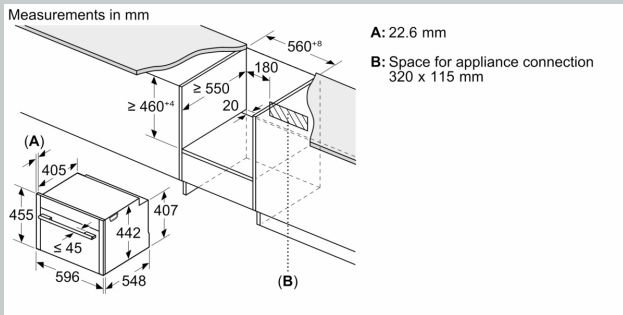

#### Performance/technical information

- Power cord length 150 cm Cable length
- Cavity volume: 45 litre
- Nominal voltage: 220 - 240 V
- Total connected load electric: 3.6 KW

- Appliance dimension (hxwx): 455 mm x 596 mm x 548 mm
- Niche dimension (hxwx): 450 mm - 455 mm x 560 mm - 568 mm x 550 mm
- "For-details-on-installation-and-ventilation requirements – please refer to the installation manual prior to fitting."

N 70, BUILT-IN COMPACT OVEN WITH MICROWAVE FUNCTION, 60 X 45 CM, FLEX DESIGN C29MR21V0B

Dimensioned drawings

Measurements in mm

A: 22.6 mm  
B:  $\leq 347.5$  mm  
C: 7.5 mm

Installing two appliances on top of each other  
Air exchange