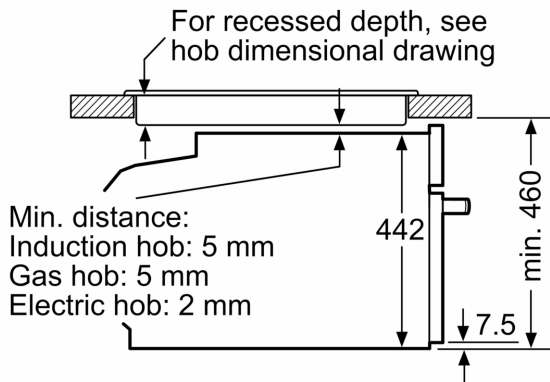

Dimensioned drawings

Installation with a hob.

measurements in mm

If the compact appliance will be installed underneath a hob, the following worktop thicknesses (including substructure if necessary) must be taken into account.

Hob type	min. worktop thickness	
	fitted	flush
Induction hob	42 mm	43 mm
Full surface Induction hob	52 mm	53 mm
Gas hob	32 mm	43 mm
Electric hob	32 mm	35 mm