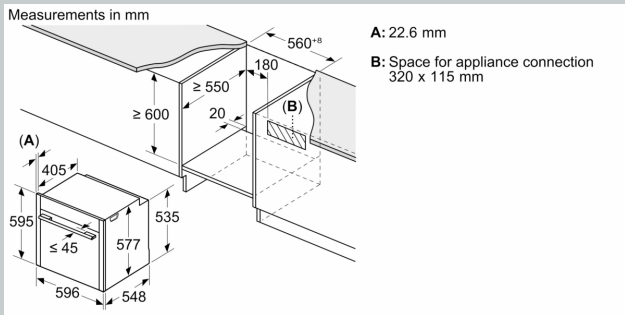

N 90, BUILT-IN OVEN WITH STEAM FUNCTION, 60 X 60 CM, FLEX DESIGN B69FS5CY0A

Dimensioned drawings