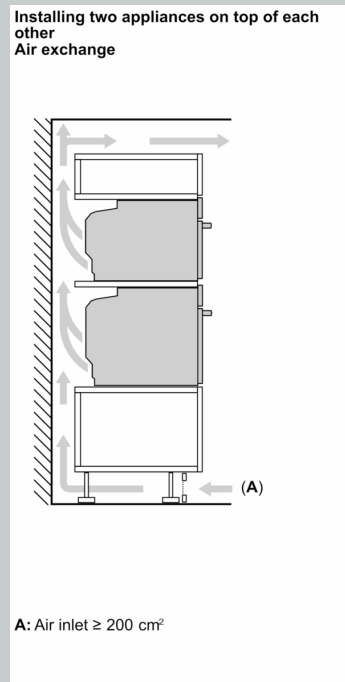

Accessories

- 1 x air fry & grill tray, 1 x steam container, punched, size M, 1 x steam container, unpunched, size M, 1 x grid, 1 x sponge, 1 x steam container, punched, size XL, 1 x universal pan

Performance/technical information

- 120 cm Cable length
- Nominal voltage: 220 - 240 V
- Total connected load electric: 3.6 KW
- Energy efficiency rating (acc. EU Nr. 65/2014): A+
- Energy consumption per cycle in conventional mode: 0.87 kWh
- Energy consumption per cycle in fan-forced convection mode: 0.69 kWh
- Number of cavities: Main cavity
- Heat source: electrical
- Cavity volume: 71 litre
- Appliance dimension (hxwx): 595 mm x 596 mm x 548 mm
- Niche dimension (hxwx): 585 mm - 595 mm x 560 mm - 568 mm x 550 mm
- "For-details-on-installation-and-ventilation requirements – please refer to the installation manual prior to fitting."

N 90, BUILT-IN OVEN WITH STEAM FUNCTION, 60 X 60 CM, FLEX DESIGN B69FS5CY0A

Dimensioned drawings

Dimensioned drawings

If the appliance will be installed underneath a hob, the following worktop thicknesses (including substructure if necessary) must be taken into account.