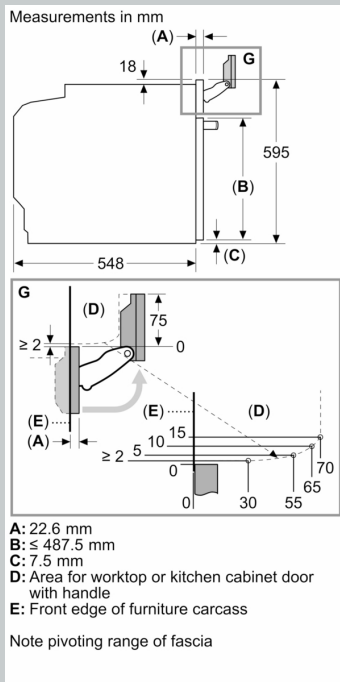

Accessories

- 1 x air fry & grill tray, 1 x steam container, punched, size M, 1 x steam container, unpunched, size M, 1 x grid, 1 x sponge, 1 x steam container, punched, size XL, 1 x universal pan

Performance/technical information

- 120 cm Cable length
- Nominal voltage: 220 - 240 V
- Total connected load electric: 3.6 KW
- Energy efficiency rating (acc. EU Nr. 65/2014): A+
- Energy consumption per cycle in conventional mode: 0.87 kWh
- Energy consumption per cycle in fan-forced convection mode: 0.69 kWh
- Number of cavities: Main cavity
- Heat source: electrical
- Cavity volume: 71 litre
- Appliance dimension (hxwx): 595 mm x 596 mm x 548 mm
- Niche dimension (hxwx): 585 mm - 595 mm x 560 mm - 568 mm x 550 mm
- "For-details-on-installation-and-ventilation requirements – please refer to the installation manual prior to fitting."

N 90, BUILT-IN OVEN WITH STEAM FUNCTION, 60 X 60 CM, FLEX DESIGN B69FS5CY0A

Dimensioned drawings

Dimensioned drawings

If the appliance will be installed underneath a hob, the following worktop thicknesses (including substructure if necessary) must be taken into account.