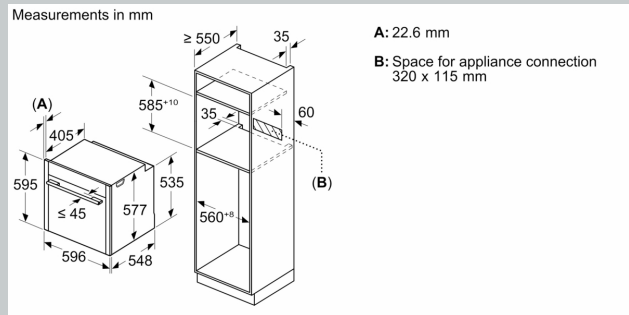

N 90, BUILT-IN OVEN WITH STEAM FUNCTION, 60 X 60 CM, FLEX DESIGN B69FS5CY0A

Dimensioned drawings