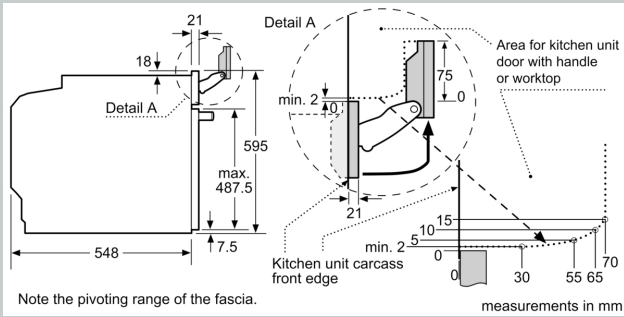

Accessories

- 1 x air fry & grill tray, 1 x steam container, punched, size M, 1 x steam container, unpunched, size M, 1 x grid, 1 x sponge, 1 x steam container, punched, size XL, 1 x universal pan

Performance/technical information

- 120 cm Cable length
- Nominal voltage: 220 - 240 V
- Total connected load electric: 3.6 KW
- Energy efficiency rating (acc. EU Nr. 65/2014): A+
- Energy consumption per cycle in conventional mode: 0.87 kWh
- Energy consumption per cycle in fan-forced convection mode: 0.69 kWh
- Number of cavities: Main cavity
- Heat source: electrical
- Cavity volume: 71 litre
- Appliance dimension (hxwx): 595 mm x 596 mm x 548 mm
- Niche dimension (hxwx): 585 mm - 595 mm x 560 mm - 568 mm x 550 mm
- "For-details-on-installation-and-ventilation requirements – please refer to the installation manual prior to fitting."

N 90, BUILT-IN OVEN WITH STEAM FUNCTION, 60 X 60 CM, FLEX DESIGN B69FS5CY0A

Dimensioned drawings

Dimensioned drawings

If the appliance will be installed underneath a hob, the following worktop thicknesses (including substructure if necessary) must be taken into account.