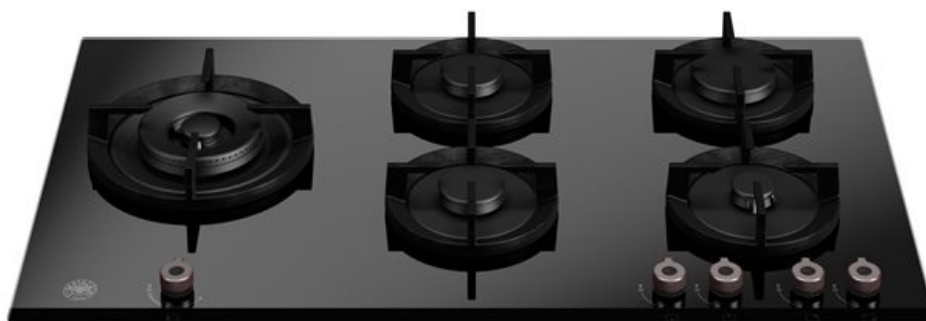

## 90 cm gas on glass hob with lateral wok Professional Series

£ 899

### **P905LPROGNE**

This Bertazzoni Professional Series 90cm gas hob is finished in stylish black glass. With five matt black monobloc burners and accurate metal control knobs, it makes cooking simple, versatile and precise. A 5kW wok ring gives you even more choices. The single cast iron pan support is both solid and secure for safe use.

### Worktop

---

Size	90 cm
Number of gas zones	5
Worktop type	gas
Worktop design	tempered glass
Worktop controls	knobs
Knobs	metal
Burners type and caps	matt black mono-block
Pan supports	cast iron
Flame failure device	yes
Ignition	yes